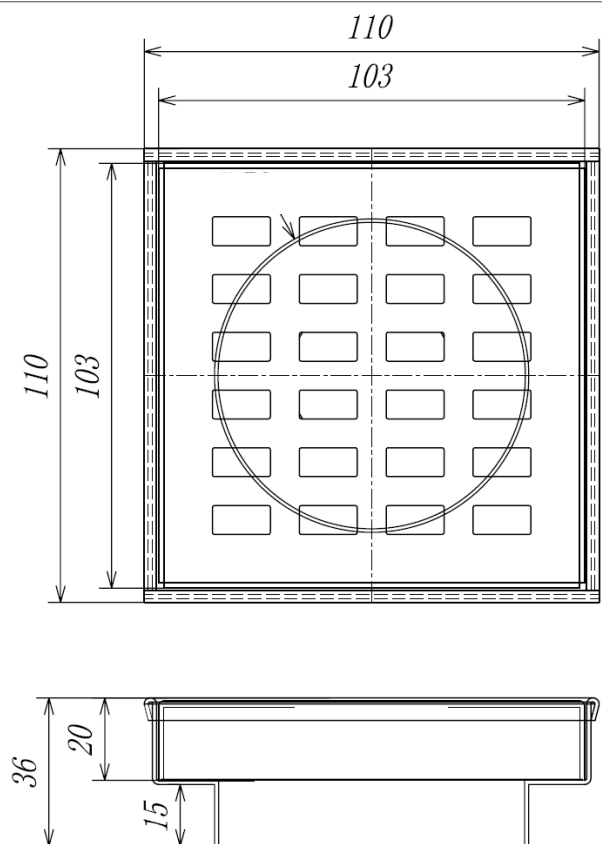

Square waste RECTANGLE

Product code : FD11XS90-E

110(w) x 110(h) x 36(d) mm $\varnothing$ 90mm outlet

Features

- Superior fall / centre outlet
- 316 Marine grade stainless steel
- Manufactured from high quality maintenance-free materials

Additional Information

- Available in 7 styles.
- Australian water mark approved certificate 23027
- For QLD and WA customers 75mm outlet is also available